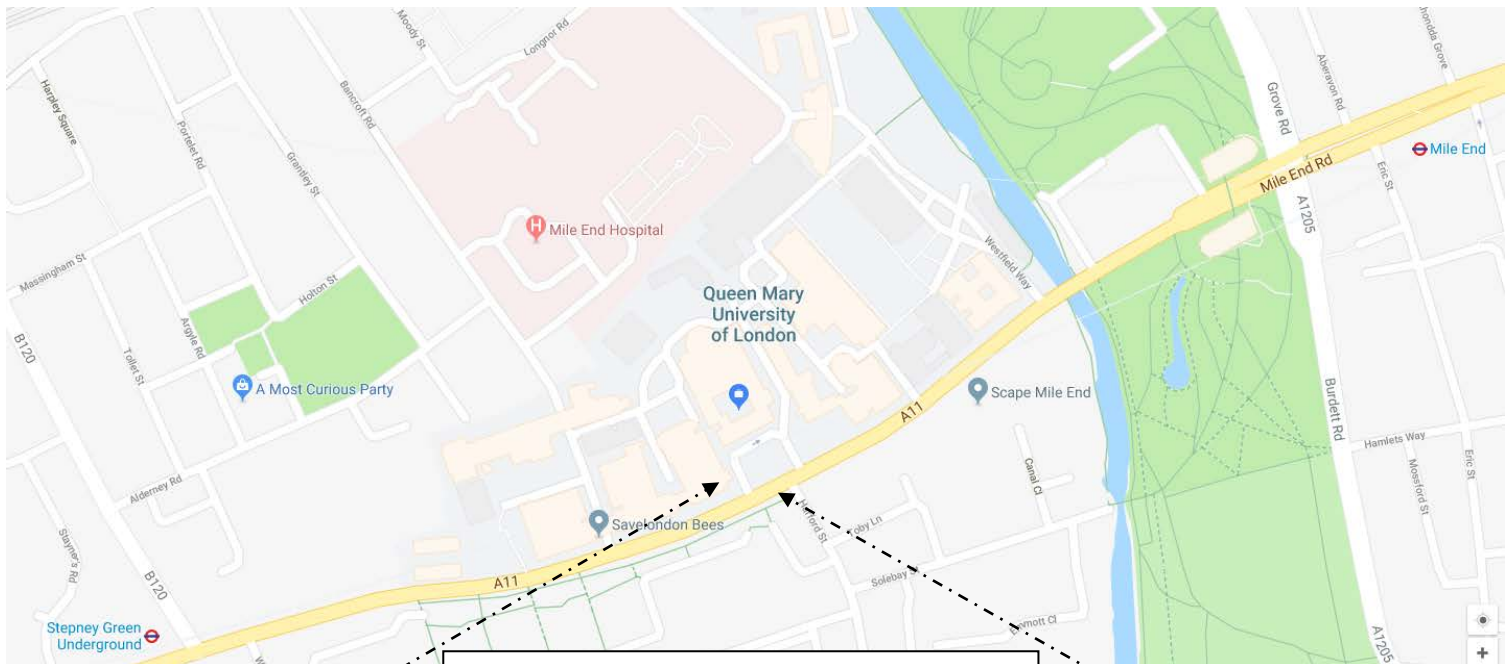

FIRST® LEGO® League –London East Regional Tournament at Queen Mary University of London

Getting to Queen Mary University of London

Post Code: E1 4NS, Location: The Great Hall

Queens building is located between Mile End (Central, District) and Stepney Green (District, H&C) tube stations on Mild End Road (A11). Head to main entrance with the clock tower. Event taking place in the Peoples Palace. Drivers should park here too.

**FIRST® LEGO® League –London East Regional Tournament at
Queen Mary University of London**

**Programme of the Day
25th January 2020**

09.00	Team Registration Opens
09.15	Opening ceremony
09:45	Project, Robot Design, Core Values Judging, Medal+Certificate awarding and Photos, Robot Game Round One and Two
12:30	Lunch (not provided)
13.00	Project, Robot Design, Core Values Judging, Medal+Certificate awarding and Photos, Robot Game Round Two and Three
15.30	Awards and Closing Ceremony
16.00	Finish